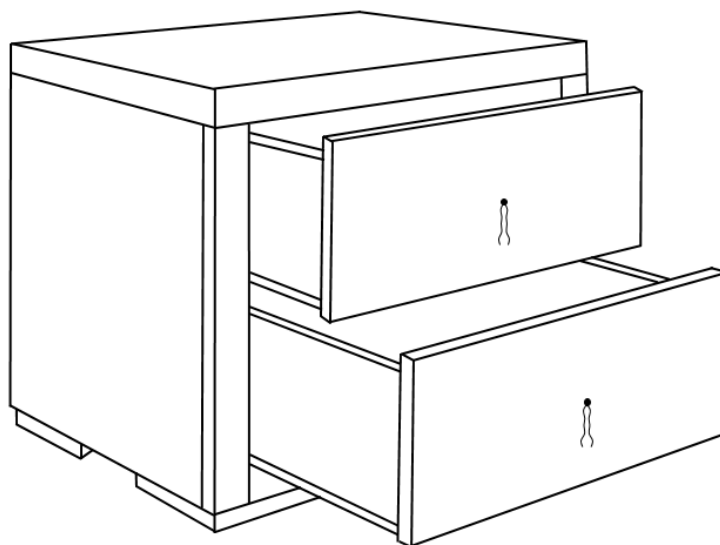

ASSEMBLY INSTRUCTION

MODEL: NIGHTSTAND

PART LIST		
NO.	DESCRIPTION	QUANTITY
1	Drawer handles	02

STEP 1:

STEP 2:

STEP 3:

STEP 4: DONE