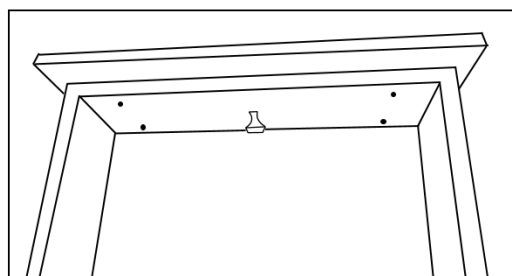

ASSEMBLY INSTRUCTION

MODEL: NIGHTSTAND

PART LIST		
NO.	DESCRIPTION	QUANTITY
1	Drawer handles	02

STEP 1:

STEP 2:

STEP 3:

STEP 4: DONE