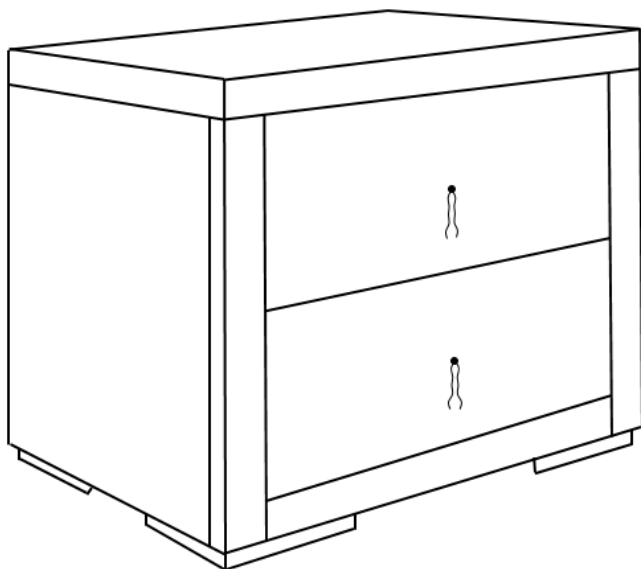

ASSEMBLY INSTRUCTION

MODEL: NIGHTSTAND

PART LIST		
NO.	DESCRIPTION	QUANTITY
1	Drawer handles	02

STEP 1: