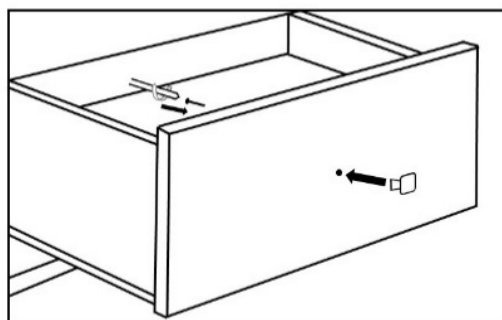

ASSEMBLY INSTRUCTION

MODEL: NIGHTSTAND

PART LIST		
NO.	DESCRIPTION	QUANTITY
1	Drawer handles	02

STEP 1:

STEP 2:

STEP 3:

STEP 4: DONE