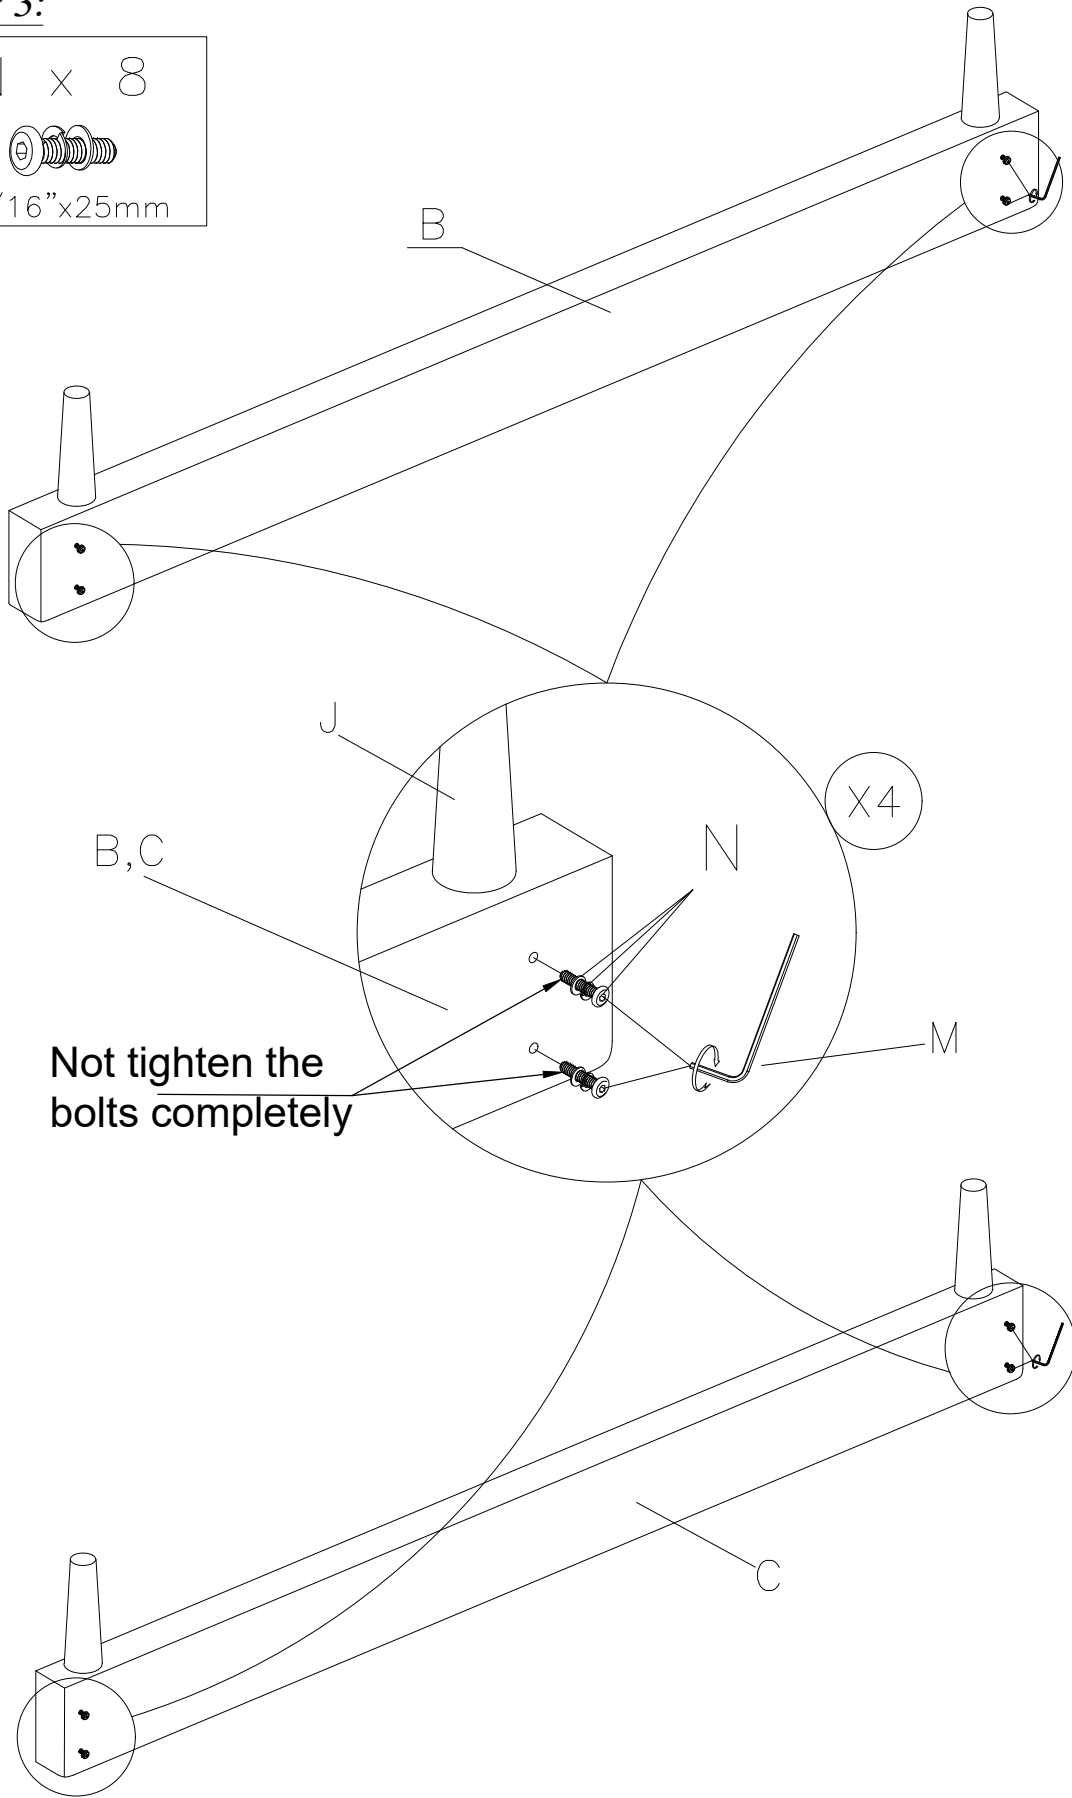

CAMDEN ISLE

***WE HOPE YOU ENJOY
YOUR NEW BED.***

**Have A Question?
Need Assistance?**

CONTACT US AT
support@camdenisle.com

MONTICELLO—KING—QUEEN

PART LIST:

<p>A x 1</p> 	<p>B x 1</p> 	<p>C x 1</p> 	<p>D x 2</p> 
<p>E x 2</p> 	<p>F x 4</p> 	<p>G x 2</p> 	<p>H x 2</p> 
<p>J x 4</p> 	<p>K x 2</p> 		

HARDWARE LIST:

<p>L x 2</p>  <p>80x25mm</p>	<p>M x 1</p>  <p>(M4)</p>	<p>N x 8</p>  <p>ø5/16"x25mm</p>	<p>P x 12</p>  <p>ø1/4"x20mm</p>
<p>R x 8</p>  <p>ø1/4"x35mm</p>	<p>S x 4</p>  <p>ø1/4"x80mm</p>		

80x25mm

K x 2

MONTICELLO-KING-QUEEN

STEP 3:

MONTICELLO—KING—QUEEN

STEP 4:

STEP 5:

MONTICELLO—KING—QUEEN

STEP 6:

S x 4

ø1/4"x80mm

STEP 7: