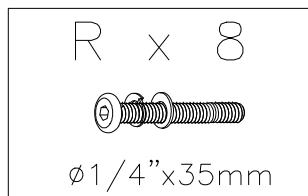

HARDWARE LIST:

<p>L x 2</p>  <p>80x25mm</p>	<p>M x 1</p>  <p>(M4)</p>	<p>N x 8</p>  <p>ø5/16"x25mm</p>	<p>P x 12</p>  <p>ø1/4"x20mm</p>
<p>R x 8</p>  <p>ø1/4"x35mm</p>	<p>S x 4</p>  <p>ø1/4"x80mm</p>		

MONTICELLO—KING—QUEEN

STEP 1:

J x 4

MONTICELLO—KING—QUEEN

STEP 2:

P x 12

ø1/4"x20mm

L x 2

80x25mm

K x 2

MONTICELLO-KING-QUEEN

STEP 3:

MONTICELLO—KING—QUEEN

STEP 4:

STEP 5:

MONTICELLO—KING—QUEEN

STEP 6:

S x 4

ø1/4"x80mm

STEP 7: