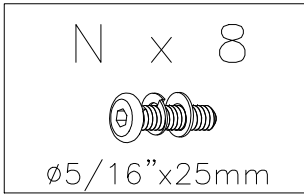

CAMDEN ISLE

***WE HOPE YOU ENJOY
YOUR NEW BED.***

**Have A Question?
Need Assistance?**

CONTACT US AT
support@camdenisle.com

MONTICELLO—KING—QUEEN

PART LIST:

<p>A x 1</p> 	<p>B x 1</p> 	<p>C x 1</p> 	<p>D x 2</p> 
<p>E x 2</p> 	<p>F x 4</p> 	<p>G x 2</p> 	<p>H x 2</p> 
<p>J x 4</p> 	<p>K x 2</p> 		

HARDWARE LIST:

<p>L x 2</p>  <p>80x25mm</p>	<p>M x 1</p>  <p>(M4)</p>	<p>N x 8</p>  <p>ø5/16"x25mm</p>	<p>P x 12</p>  <p>ø1/4"x20mm</p>
<p>R x 8</p>  <p>ø1/4"x35mm</p>	<p>S x 4</p>  <p>ø1/4"x80mm</p>		

MONTICELLO—KING—QUEEN

STEP 1:

J x 4

MONTICELLO—KING—QUEEN

STEP 2:

P x 12

ø1/4"x20mm

L x 2

80x25mm

K x 2

MONTICELLO-KING-QUEEN

STEP 3:

MONTICELLO—KING—QUEEN

STEP 4:

STEP 5:

MONTICELLO—KING—QUEEN